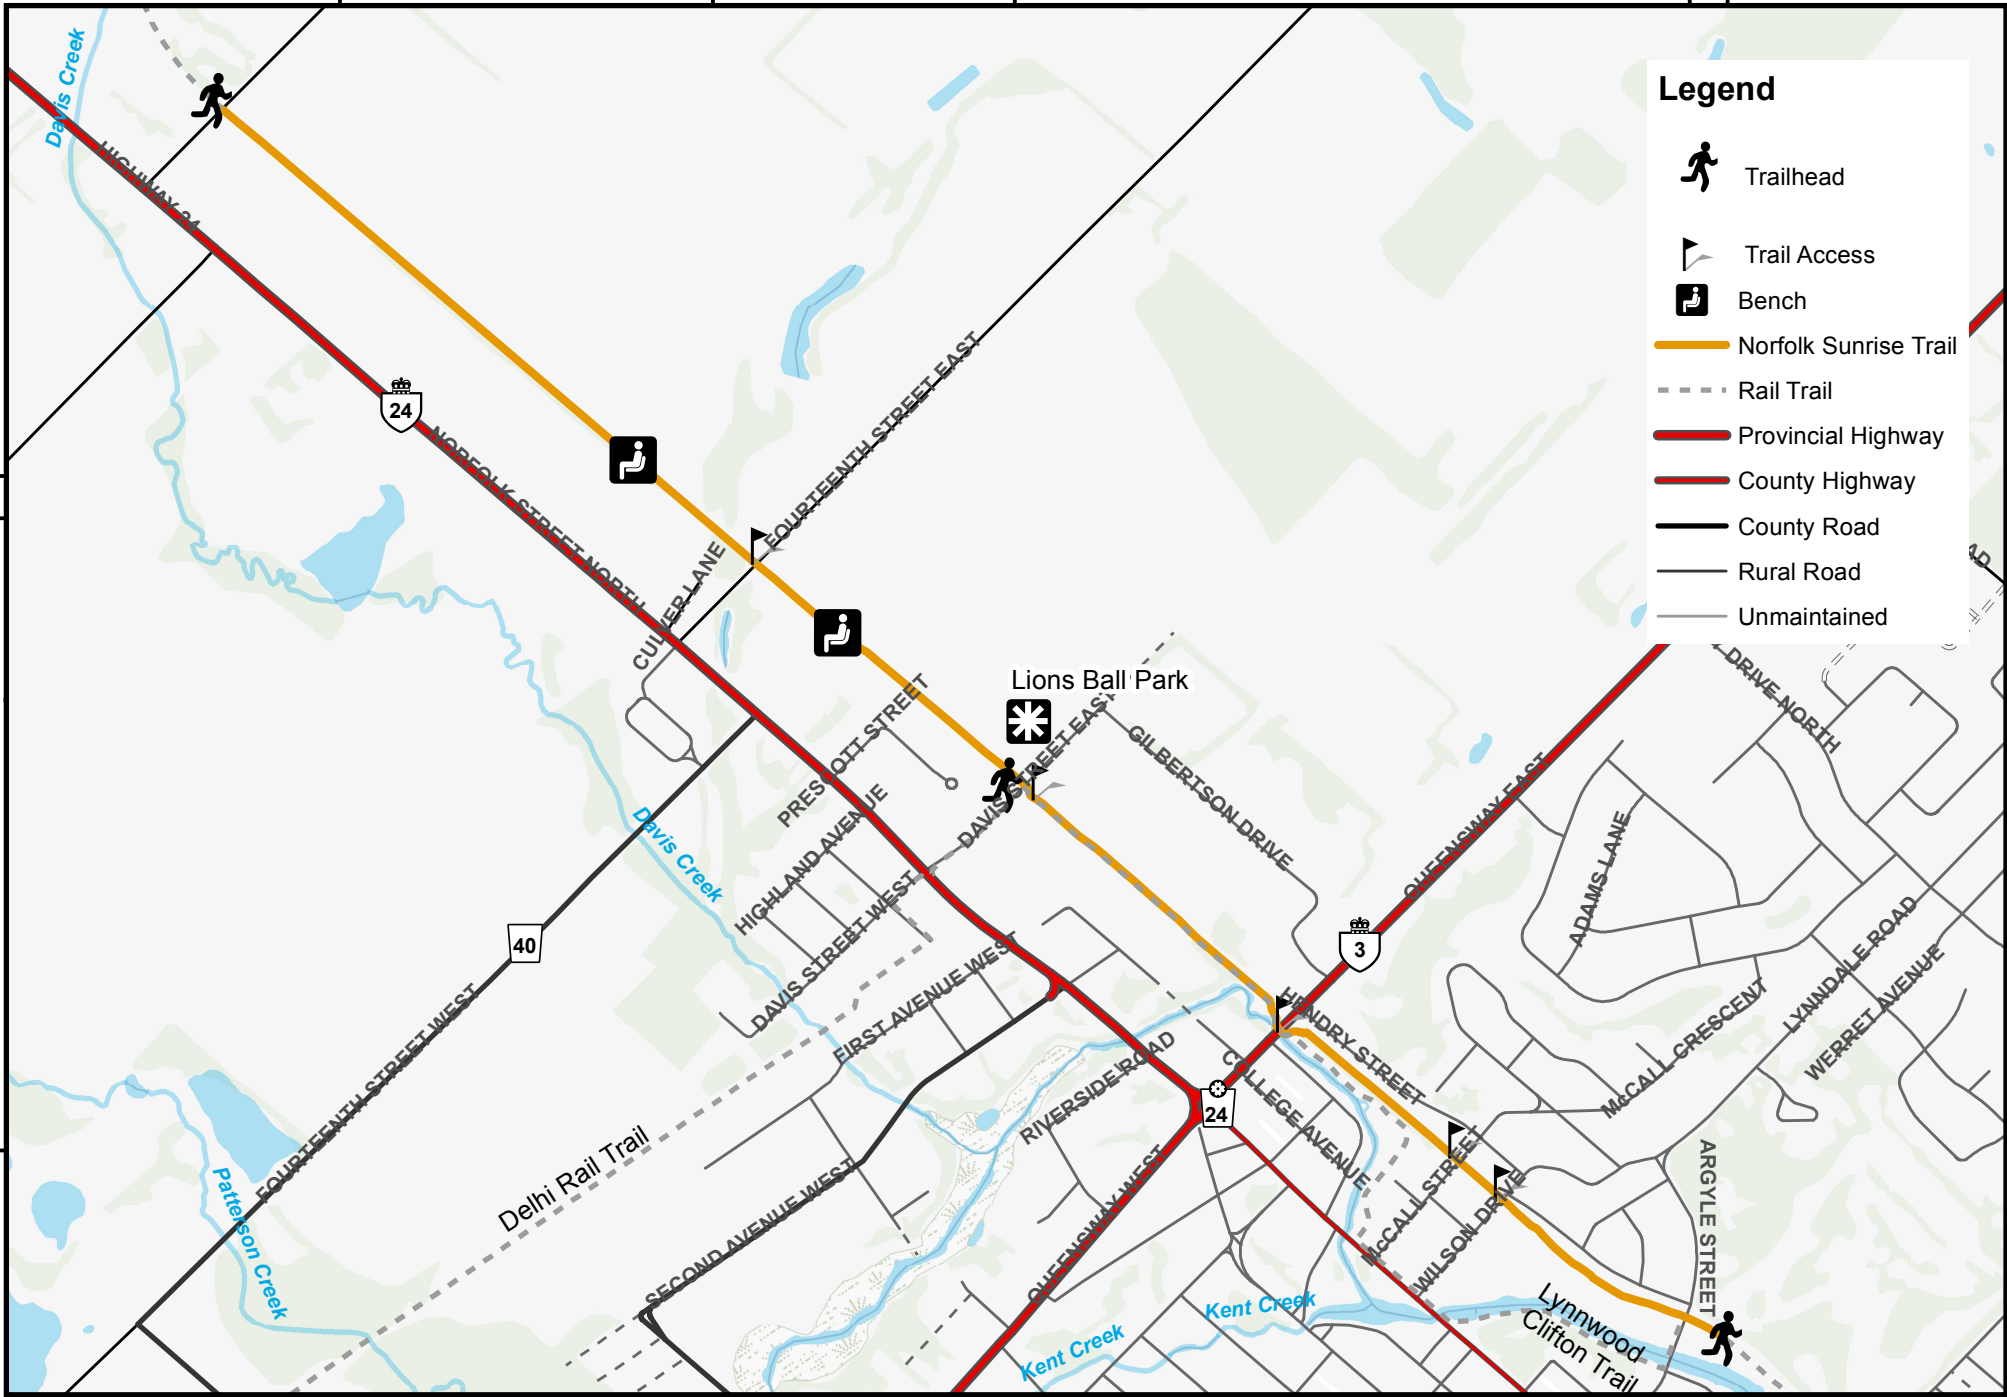

556400

4746300

557500

558600

555300

4745200

Legend

-  Trailhead
-  Trail Access
-  Bench
-  Norfolk Sunrise Trail
-  Rail Trail
-  Provincial Highway
-  County Highway
-  County Road
-  Rural Road
-  Unmaintained

Produced by the Explore Norfolk Trails Initiative Project. Data supplied by Norfolk County.

Norfolk Sunrise Trail